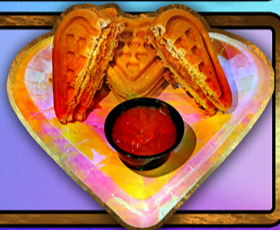

Half Portion for \$7.00

4 Rosemary Buttered Waffles. Served with Mozzarella, Sun Dried Tomatoes, and a Pesto Dipping Sauce

FAZBEAR PIZZA.....\$14.00

Half Portion for \$7.00

4 Cheese and Pepperoni Infused Waffles, dusted with Parmesan. Served with Marinara, Ranch, or Pesto Dipping Sauce

DRAGON'S GOLD.....\$14.00

4 Rosemary Butter Grilled Cheese Waffles made with Requiem's Signature Cheese Blend. Served with Marinara, Ranch, or Pesto Dipping Sauce

SPECIAL: GIRL DINNER...\$16.00

1 Pizza Waffle, 1 Kaprese Waffle, 1 Rosemary Butter Waffle, 1 Cinnamon Sugar Waffle, 1 Dipping Sauce, and 1 Scoop of your favorite Ice Cream

REQUIEM CAFE

SOUPS

TOMATO BASIL BISQUE

\$6.00

Creamy and Savory Tomato Soup seasoned with Basil and served with Crackers

BROCCOLI CHEDDAR

\$6.00

Hearty and Comforting Broccoli Cheddar Soup with a Hint of Garlic. Served with Crackers

SWEET WAFFLES

BREAKFAST RATIONS...\$12.00

Half Portion for \$6.00

Buttery Breakfast Waffles served with Syrup and a Powdered Sugar Dusting

CINNAMON SUGAR.....\$12.00

Half Portion for \$6.00

Buttery Cinnamon Sugar Coated Waffles. Served with a Lavender Vanilla Icing Dip